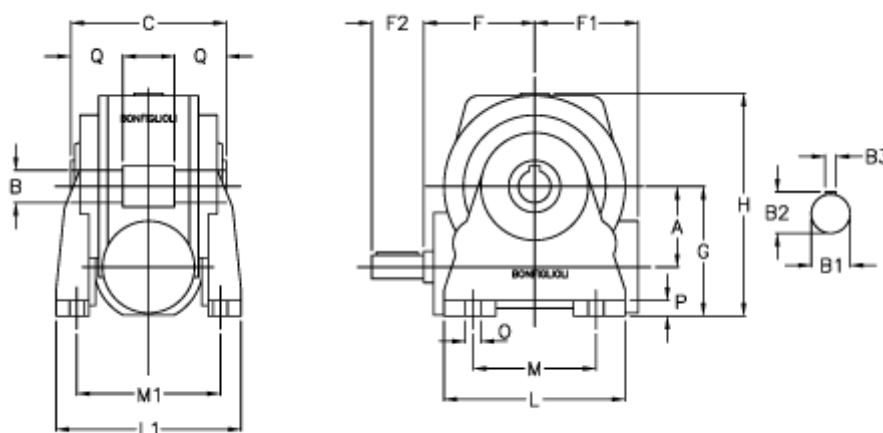

Data Sheet

Article number: 3901185007100

Description: Worm gear with solid input shaft
VF 185N-7-HS

Measures

a	= 185.4	F1 = 205	O = 22.0
B	= 60	F2 = 70	P = 22
B1	= 40	g = 254	Q = 65.0
B2	= 43.0	H = 457.0	
B3	= 12	L = 360	
C	= 190	L1 = 320	
Description	= VF 185N-xx-HS	m = 270	
F	= 214.5	M1 = 251.0	